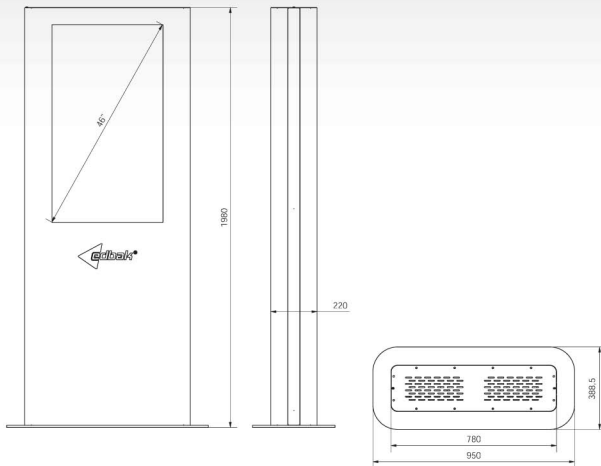

Specification

- 46" LCD screen
- Solid steel desing
- Tamper-proof glass
- Easy maintenance

Technical Data

Screen (included)  46"

Computer (included) **Regular PC**

Dimensions [mm] (H x W x D) **1980x950x388,5**

Trade Information

index	Colour	Package	EAN
IDS4603 (PDT3)			5908252965007

Package Dimensions [mm] (H x W x D) **2100x970x415**

Weight [Kg] (without screen) **75**

Customization Possibilities

- Other colours available as RAL powder coats
- Laser-cut company logo
- Enables installation of additional equipment
- LCD Touch Screen
- Industrial PC
- Software